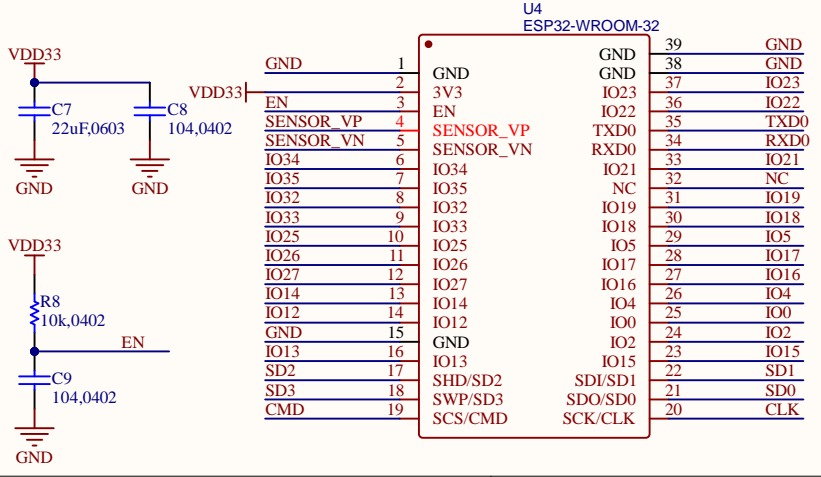

Auto program
DTR RTS-->EN IO0

1	1	1	1
0	0	1	1
1	0	0	1
0	1	1	0

Title **YD-ESP32-COREBOARD**

Number: *	Revision: *
Date: 2022/6/5	Time: 12:22:54
Sheet * of *	