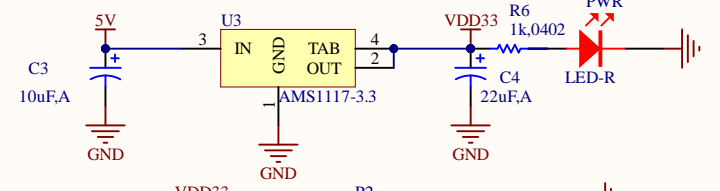

Auto program
DTR RTS-->EN IO0

1	1	1	1
0	0	1	1
1	0	0	1
0	1	1	0

Title **YD-ESP32-COREBOARD**

Number: *	Revision: *
Date: 2022/6/5	Time: 12:22:54
Sheet * of *	