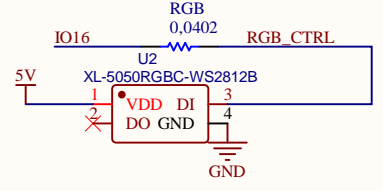

Auto program
DTR RTS-->EN IO0

1	1	1	1
0	0	1	1
1	0	0	1
0	1	1	0

Title **YD-ESP32-COREBOARD**

Number: *	Revision: *
Date: 2022/6/5	Time: 12:22:54
Sheet * of *	