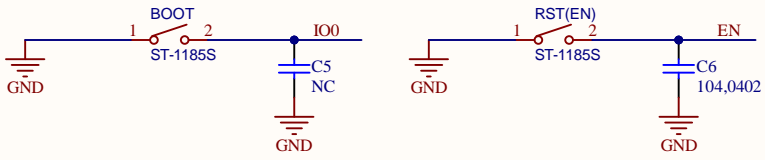

Auto program
DTR RTS-->EN IO0

1	1	1	1
0	0	1	1
1	0	0	1
0	1	1	0

Title **YD-ESP32-COREBOARD**

Number: *	Revision: *
Date: 2022/6/5	Time: 12:22:54
Sheet * of *	