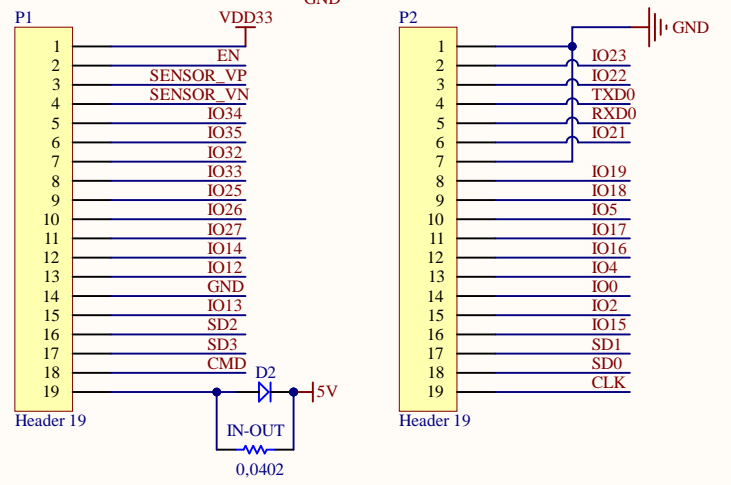

Auto program
DTR RTS-->EN IO0

1	1	1	1
0	0	1	1
1	0	0	1
0	1	1	0

Title **YD-ESP32-COREBOARD**

Number: *	Revision: *
Date: 2022/6/5	Time: 12:22:54
Sheet * of *	